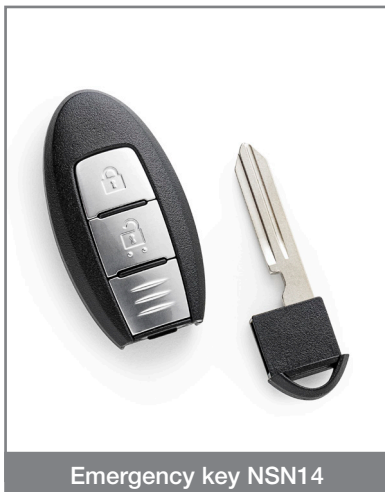

## Silca Proximity Key NSN14P30 compatible with Nissan\*

NSN14P30

Emergency key NSN14

Silca is pleased to introduce a new reference for duplicating proximity keys compatible with Nissan\*: the perfect solution for replacing damaged or lost keys, or to have a duplicate in case of emergency.

### What are the main features?

The Silca Proximity Key for Nissan\* NSN14P30 has a similar design as the original key and is supplied ready-to-programme with the PCB, transponder and emergency key NSN14 included. It has two function buttons for lock and unlock, and can be programmed with Smart Pro.

The key is packed individually in a plastic clamshell for easy identification and hook display.

**CE** The Silca Proximity Key for Nissan\* has been produced in conformity with CE mark European standards.