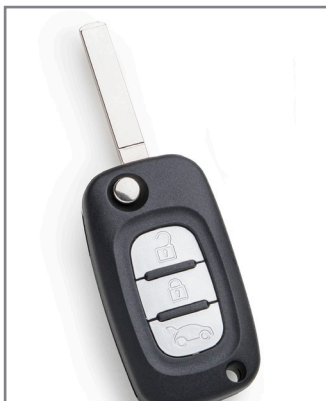

## Silca Remote Car Key for Renault® VA2R01

Remote Car Key  
VA2R01

Flip blade VA2

Silca is pleased to introduce a new reference for duplicating Nissan®, Opel® and Renault® remote car keys: the perfect solution for replacing damaged or lost keys, or to have a duplicate in case of emergency.

### What are the main features?

The Silca Remote Car Key for Nissan®, Opel® and Renault® VA2R01 has a similar design as the original key and is supplied ready-to-programme with the PCB, transponder and VA2 flip blade.

The remote has three function buttons (lock, unlock, and boot release) and can be programmed with Smart Pro.

The key is packed individually in a plastic clamshell for easy identification and hook display.