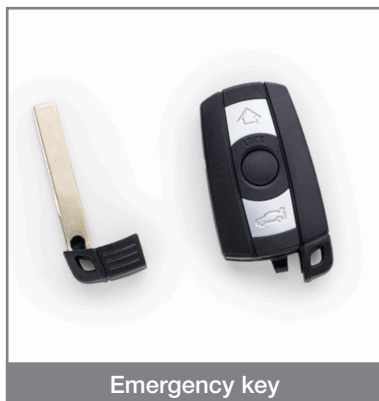

## Silca Slot Key for BMW®

HU131RS05

Emergency key

Silca is pleased to introduce a new reference for duplicating BMW® slot keys: the perfect solution for replacing damaged or lost keys, or to have a duplicate in case of emergency.

### What are the main features?

The Silca Slot Key for BMW® has a similar design as the original key and is supplied ready-to-programme with the PCB, transponder and emergency blade included.

It has three function buttons (lock, unlock, and boot release) and can be used on the vehicle models listed below. The key can be programmed with Smart Pro.